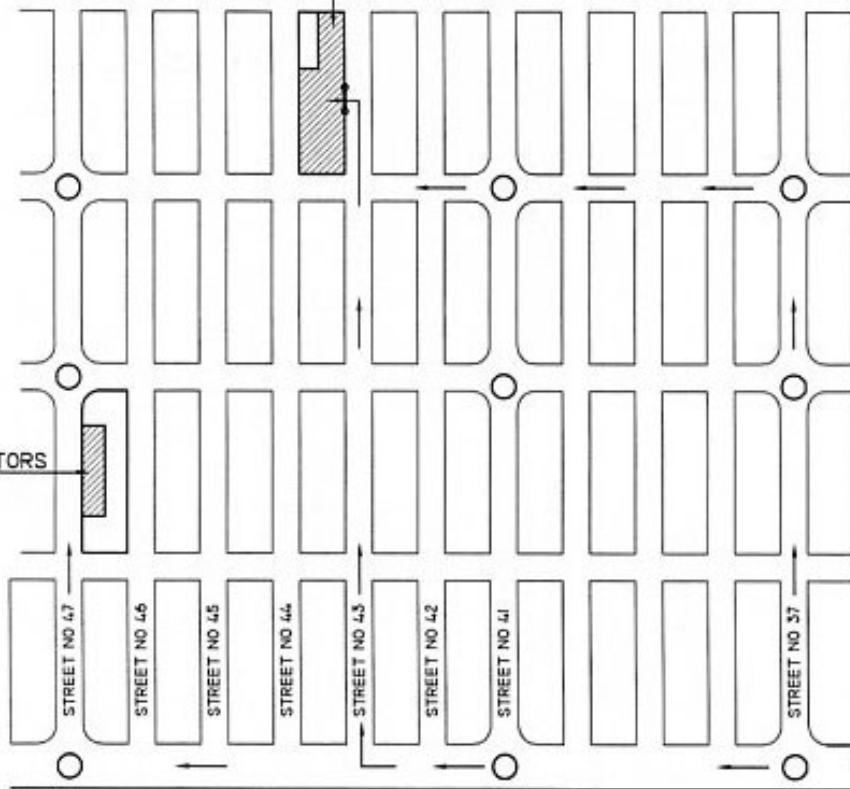

TEYSEER BULDG. MET. & TPT. CO.

LOCATION MAP OF  
TEYSEER BUILDING MATERIALS & TRANSPORT CO

\*NOT TO SCALE

TEYSEER  
REBAR CONTRACTORS

AL WATAN PETROL STATION

TO TEYSEER

FROM DOHA  
ABU HAMOUR ROAD

FROM DOHA  
SALWAR ROAD